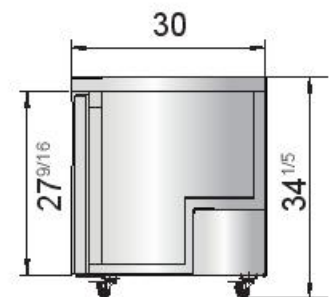

"WE MAKE THE KITCHEN BETTER!"

Toll Free: 855-855-0399 Email: info@atosausa.com
www.atosausa.com | www.atosausa.com
California, Colorado, Florida, Georgia, Illinois,
Massachusetts, New Jersey, Ohio, Texas, Washington

SPECIFICATIONS

Models	Door	Capacity (Cu.Ft.)	Shelves	Casters (inch)	Amps (A)	Voltage (V/Hz/Ph)	HP	Refrigerant	Exterior Dimensions (inch)	Net Weight (lbs)	Gross Weight (lbs)
MGF8403GR	2	17.2	2	2	2.8	115/60/1	1/5	R290	60^{1/5}×30×34^{1/5}	218	265

PLAN VIEW

MGF8403GR