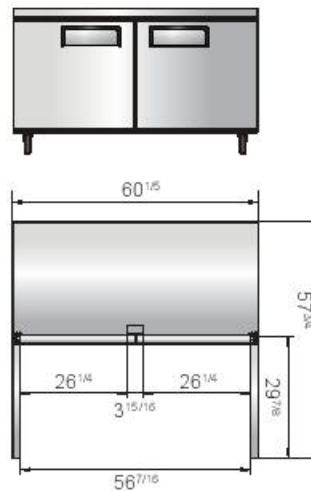

"WE MAKE THE KITCHEN BETTER!"

Toll Free: 855-855-0399 Email: info@atosausa.com
www.atosausa.com | www.atosausa.com
California, Colorado, Florida, Georgia, Illinois,
Massachusetts, New Jersey, Ohio, Texas, Washington

SPECIFICATIONS

Models	Door	Capacity (Cu.Ft.)	Shelves	Casters (inch)	Amps (A)	Voltage (V/Hz/Ph)	HP	Refrigerant	Exterior Dimensions (inch)	Net Weight (lbs)	Gross Weight (lbs)
MGF8403GR	2	17.2	2	2	2.8	115/60/1	1/5	R290	60^{1/5}×30×34^{1/5}	218	265

PLAN VIEW

MGF8403GR